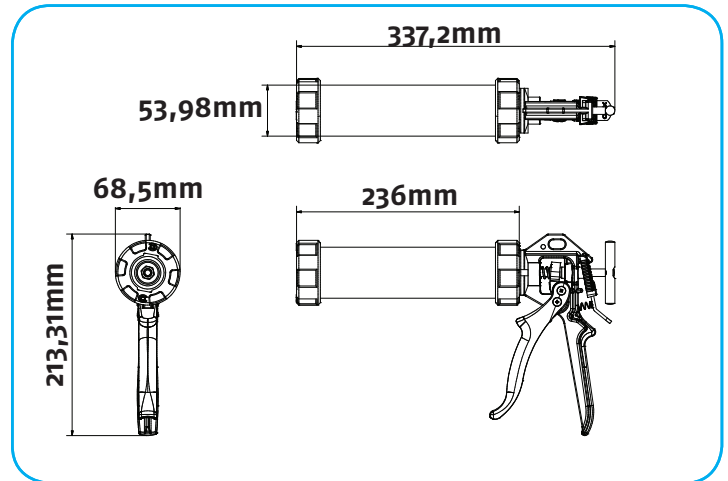

The original

TECHNICAL DATASHEET

Powerflow™ COMBI 310ml

A single component manual bead applicator for cartridges and sachets

APPLICATIONS:

- For medium to high viscosity
- Cartridge/sachet: 1-component
- Cartridge volumes: 310ml
- Sachet volumes: 310ml

SPECIFICATIONS:

- Mechanical Advantage (ratio): 12:1
- Barrel Length: 384mm
- Max Force (Plunger): 2.5kN
- Tool Weight: 0.940 kg
- Tool Material: Aluminium barrel, epoxy butt, zinc working parts
- Certificates: ISO 9001:2008, REACH
- Packaging Options: single or 5/6/10 per box

WEB LINKS:

- Images
  www.pccox.co.uk/en/powerflow
- Academy video
  www.pccox.co.uk/en/cox-academy
- Spare parts diagram
  www.pccox.co.uk/en/exploded-diagrams

OTHER MODELS AVAILABLE:

- Powerflow Cartridge
- Powerflow Bulk
- Powerflow 1ltr
- Powerflow Quart
- Powerflow HP (higher power)