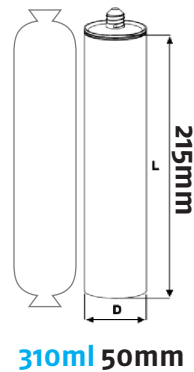

CARTRIDGES/SACHETS: