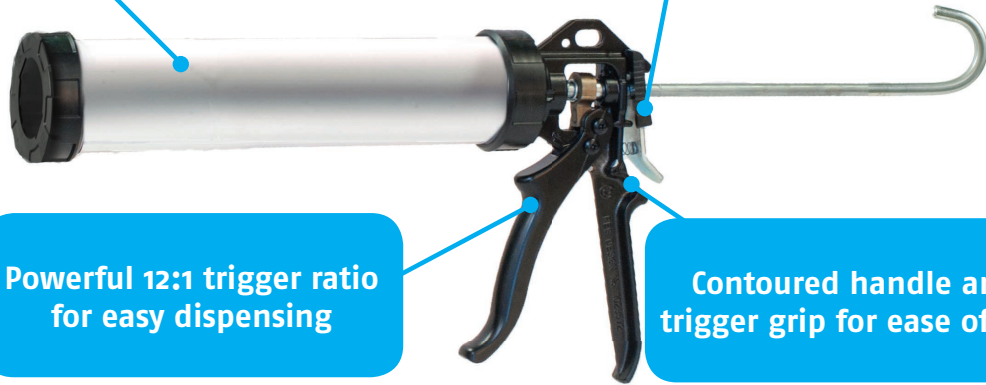

Powerflow[™]

COMBI 310ml

A single component manual bead applicator for cartridges and sachets

Rotating aluminium barrel accommodates both cartridges & sachets.

Pressure Relief Device (PRD) to stop material flow when trigger is released

Powerful 12:1 trigger ratio for easy dispensing

Contoured handle and trigger grip for ease of use

PRODUCT FEATURES:

- High quality cast aluminium handle gives a strong and lightweight design.
- Easy to manoeuvre in tight spaces.
- Sintered metal alloy catchplate is hard wearing.
- Surface hardened rod resists scoring by the sintered metal catchplate.
- Metal wear compensation sleeve protects the catch plate contact area, to increase tool life.
- Hardened rod release plate maintains high material output for the life of the tool.
- Plated metal components increase the resistance to part corrosion.
- Curved rod end creates a convenient tool support and storage device.
- With superb build quality, these tools are designed with the professional in mind and have a high service life.

The **Cox Powerflow** is part of a range of high-powered manual applicators. Designed for use with low to medium viscosity sealants and adhesives, the Powerflow Combi is ideal for professional and semi-professional users.

For more information call +44(0)1635 264500
Or visit www.pccox.co.uk

The original

TECHNICAL DATASHEET

Powerflow™ COMBI 310ml

A single component manual bead applicator for cartridges and sachets

APPLICATIONS: